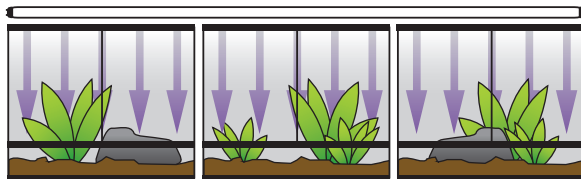

LIGHT QUALITY

REPTILE BULB RATING SYSTEM ©				
UVA	●	●	●	●
UVB	●	●	●	●
REPTILE VISION	●	●	●	●
HEAT	●	●	●	●

© 2017 Exo Terra / Hagen Inc.

Exo Terra UVB Buddy App

Exo Terra Reptile UVB Chart

Linear Lighting - UVB Exposure: Shade Method