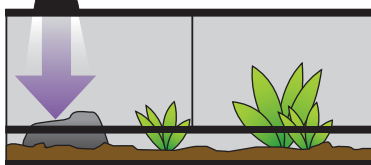

Spot Light - UVB Exposure: Sunbeam Method

PT2394	Reptile UVB150 Linear Bulb	14W	380mm - 15"	T8/26mm
PT2395	Reptile UVB150 Linear Bulb	15W	450mm - 18"	T8/26mm
PT2396	Reptile UVB150 Linear Bulb	18W	600mm - 24"	T8/26mm
PT2397	Reptile UVB150 Linear Bulb	25W	750mm - 30"	T8/26mm
PT2398	Reptile UVB150 Linear Bulb	30W	900mm - 36"	T8/26mm
PT2402	Reptile UVB150 Linear Bulb	38W	1050mm - 42"	T8/26mm
PT2399	Reptile UVB150 Linear Bulb	36W	1200mm - 48"	T8/26mm