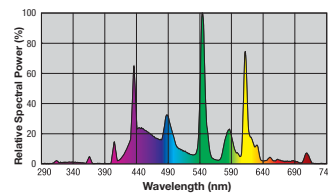

REPTILE BULB RATING SYSTEM ©

UVB: 5/5 (5 green circles)

UVA: 5/5 (5 green circles)

REPTILE VISION: 5/5 (5 green circles)

HUMAN VISION: 5/5 (5 green circles)

HEAT: 0/5 (0 green circles)

© 2012 Exo Terra / Hagen Inc.