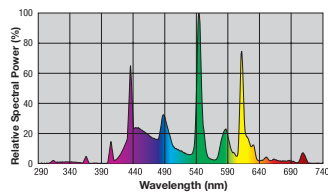

REPTILE BULB RATING SYSTEM ©

UVB: 5/5 (5 green circles)

UVA: 5/5 (5 green circles)

REPTILE VISION: 5/5 (5 green circles)

HUMAN VISION: 5/5 (5 green circles)

HEAT: 0/5 (0 green circles)

© 2012 Exo Terra / Hagen Inc.