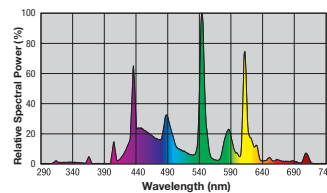

Compact Fluorescent

The advantage of the Exo Terra Compact Fluorescent bulb is its size and the fact that it is self-ballasted. A regular screw fitting is sufficient to operate these bulbs. The spiral shape of the bulb enables vertical or horizontal mounting without compromising performance.

NATURAL LIGHT

Full Spectrum Daylight Bulb

- Ideal daylight spectrum for all reptiles & amphibians
- Stimulates appetite, activity and reproductive behaviour through UVA radiation
- High visual light output
- 6700 K Color temperature
- Stimulates plant growth
- Recommended in combination with Reptile UVB100, UVB150 or UVB200, depending on the reptile's UV requirements
- High Color Rendering Index (98 CRI)

The Exo Terra Natural Light is a full spectrum daylight lamp with a very high visual light output and high color rendering index (98 CRI). With its high visual light output and 6700 K Color temperature, the Natural Light Terrarium Lamp is recommended as general light source for all terrarium types.

The high light output makes this bulb suitable for planted terrariums and it is ideal for animals with lower UV requirements, such as snakes, amphibians (frogs, toads and salamanders) and nocturnal animals. Combine this full spectrum daylight lamp with Exo Terra's Reptile UVB100, UVB150 or UVB200, depending on the reptile's UV requirements, to intensify natural sunlight conditions.

Light and UV radiation in compact fluorescent bulbs decreases over time. Changing your terrarium bulbs yearly ensures optimal light conditions to keep your reptiles healthy. Visit www.exo-terra.com and register for the "Restore The Rays" program.

LIGHT QUALITY