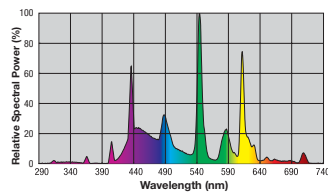

Compact Fluorescent

The advantage of the Exo Terra Compact Fluorescent bulb is its size and the fact that it is self-ballasted. A regular screw fitting is sufficient to operate these bulbs. The spiral shape of the bulb enables vertical or horizontal mounting without compromising performance.

NATURAL LIGHT

Full Spectrum Daylight Bulb

- Ideal daylight spectrum for all reptiles & amphibians
- Stimulates appetite, activity and reproductive behaviour through UVA radiation
- High visual light output
- 6700 K Color temperature
- Stimulates plant growth
- Recommended in combination with Reptile UVB100, UVB150 or UVB200, depending on the reptile's UV requirements
- High Color Rendering Index (98 CRI)

The Exo Terra Natural Light is a full spectrum daylight lamp with a very high visual light output and high color rendering index (98 CRI). With its high visual light output and 6700 K Color temperature, the Natural Light Terrarium Lamp is recommended as general light source for all terrarium types.

The high light output makes this bulb suitable for planted terrariums and it is ideal for animals with lower UV requirements, such as snakes, amphibians (frogs, toads and salamanders) and nocturnal animals. Combine this full spectrum daylight lamp with Exo Terra's Reptile UVB100, UVB150 or UVB200, depending on the reptile's UV requirements, to intensify natural sunlight conditions.

Light and UV radiation in compact fluorescent bulbs decreases over time. Changing your terrarium bulbs yearly ensures optimal light conditions to keep your reptiles healthy. Visit www.exo-terra.com and register for the "Restore The Rays" program.

LIGHT QUALITY