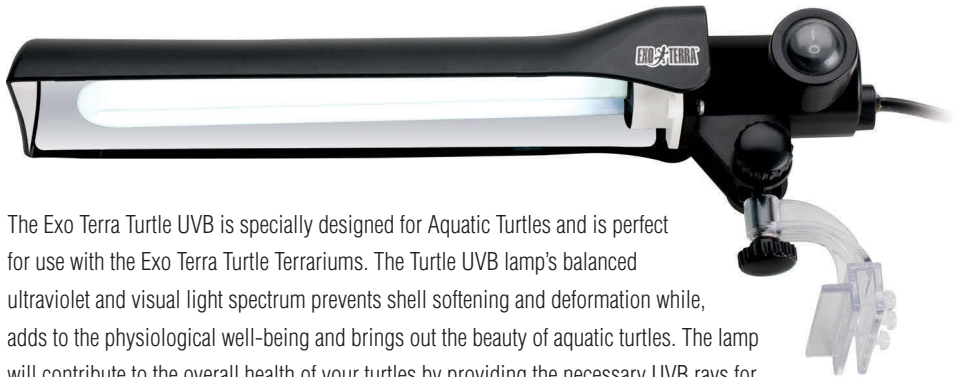

Fixtures

The fixture is an important aspect of the lighting and heating system, ensuring the safety and proper function of the applied light or heat source. All fixtures comply with both European and North American safety regulations and have been subject to testing by independent laboratories. Exo Terra is committed to ensuring you and your reptile's safety.

TURTLE UVB FIXTURE

Aquatic Turtle Fixture

- Ideal for Exo Terra's Turtle Terrarium
- Prevents shell softening and deformation
- Stimulates appetite, breeding behavior and overall wellbeing of turtles
- With On/Off switch and mounting bracket
- Lamp included

The Exo Terra Turtle UVB is specially designed for Aquatic Turtles and is perfect for use with the Exo Terra Turtle Terrariums. The Turtle UVB lamp's balanced ultraviolet and visual light spectrum prevents shell softening and deformation while, adds to the physiological well-being and brings out the beauty of aquatic turtles. The lamp will contribute to the overall health of your turtles by providing the necessary UVB rays for optimal calcium metabolism while the UVA rays will contribute to the turtle's welfare. The highly polished internal reflector enhances the UV and visual light output.